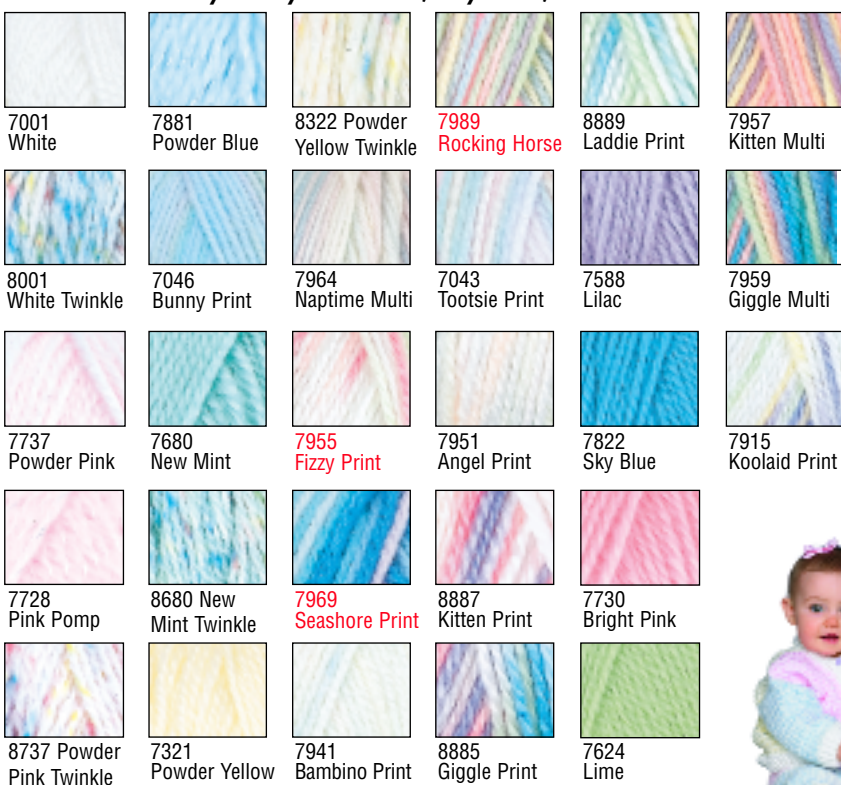

# Soft Baby®

Soft hand and wash performance in one great yarn!  
Ideal for cuddly baby blankets, layettes, and more.

## Art. E705

Traditional No-Dye-Lot Solids: 100% Acrylic  
7oz (198 g) • Approx. 575 yd (525 m)

Traditional Multis & Prints: 100% Acrylic  
6 oz (170 g) • Approx. 430 yd (393 m)

Twinkles: 64% Acrylic / 36% Nylon  
6 oz (170 g) • Approx. 430 yd (393 m)

## ◀ Crochet Toddler Set

Adorable set requires 1 (2, 2, 3) skeins 7321 Powder Yellow, 1 (1, 2, 2) skeins 7737 Powder Pink, 1 (1, 1, 2) skeins 7881 Powder Blue, 1 skein 7001 White for sz 1 (2, 3, 4).  
Leaflet LW1514 FREE with materials purchase (while supplies last).

NEW COLORS ARE INDICATED IN RED.

COLORS ARE AS ACCURATE AS PRINTING METHODS WILL ALLOW.